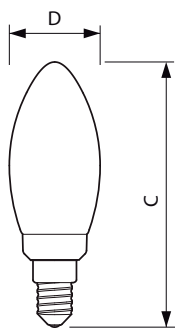

### Plano de dimensiones

Product	D	C
LED candle/luster LEDBulb 4W E27 6500K 100-240VG16.5 MX	45 mm	78 mm
LED candle/luster LEDBulb 4W E27 3000K 100-240VG16.5 MX	45 mm	78 mm

Product	D	C
LED candle/luster LED 3.5-40W E14/E27 6500K WV B35 FRND BC	35 mm	106 mm