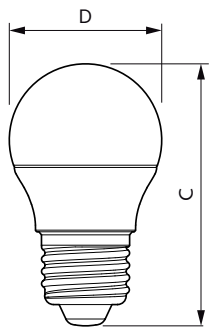

### Plano de dimensiones

Product	D	C
LED candle/luster LEDBulb 4W E27 6500K 100-240VG16.5 MX	45 mm	78 mm
LED candle/luster LEDBulb 4W E27 3000K 100-240VG16.5 MX	45 mm	78 mm

Product	D	C
LED candle/luster LED 3.5-40W E14/E27 6500K WV B35 FRND BC	35 mm	106 mm