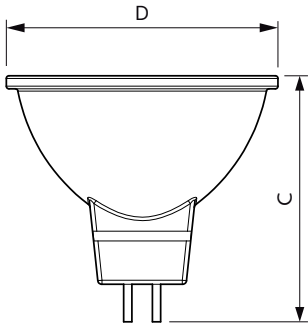

## Plano de dimensiones

| Product                                  | D     | C     |
|--|-------|-------|
| Essential LED 5-50W 2700K MR16 24D       | 50 mm | 46 mm |
| Essential LED 5-50W 6500K MR16 24D 1BC/6 | 50 mm | 46 mm |
| Essential LED 5-50W 2700K MR16 24D 1BC/6 | 50 mm | 46 mm |