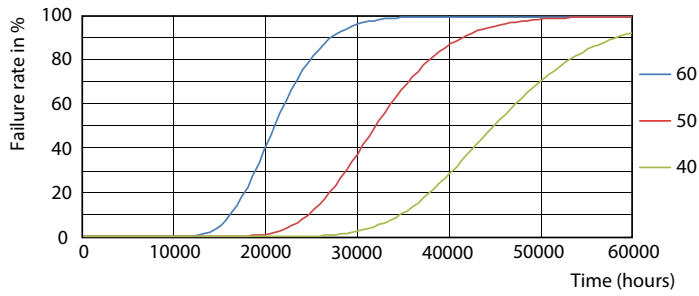

General uniform lighting

Spectral Power Distribution Colour

Lifetime

LumenVsTc

Life Expectancy Diagram

CorePro LEDtube EM/Mains T8

Lifetime

FailureRate