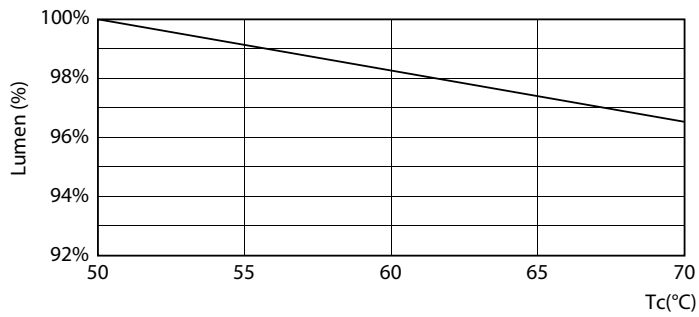

Spectral Power Distribution Colour

Lifetime

LumenVsTc