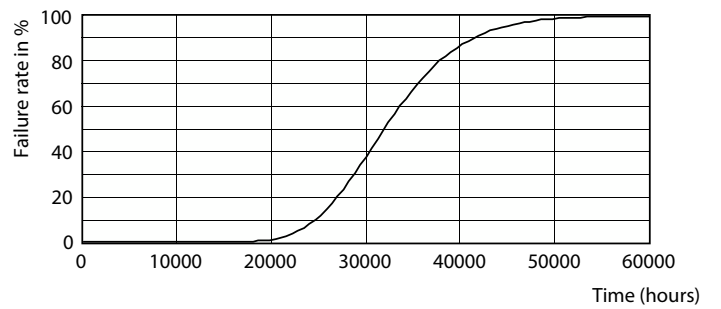

Life Expectancy Diagram