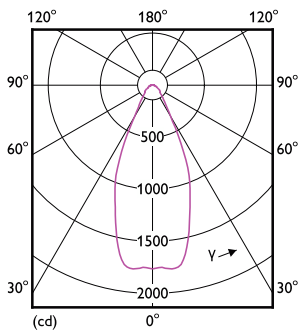

Plano de dimensiones

MAS LEDExpertColor 20-100W 940 AR111 45D

Product	D	C
MAS LEDExpertColor 20-100W 940 AR111 45D	111 mm	62 mm

Datos fotométricos

Light Distribution Diagram

Accent Lighting Spots

MASTER LEDspot ExpertColor AR111

Datos fotométricos

Spectral Power Distribution Colour

Lifetime

Life Expectancy Diagram

Lumen Maintenance Diagram