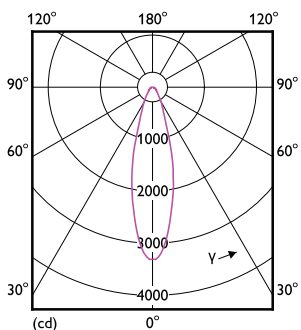

Plano de dimensiones

MAS LEDExpertColor 20-100W 940 AR111 24D

Product	D	C
MAS LEDExpertColor 20-100W 940 AR111 24D	111 mm	62 mm

Datos fotométricos

Light Distribution Diagram

Accent Lighting Spots

MASTER LEDspot ExpertColor AR111

Datos fotométricos

Spectral Power Distribution Colour

Lifetime

Life Expectancy Diagram

Lumen Maintenance Diagram