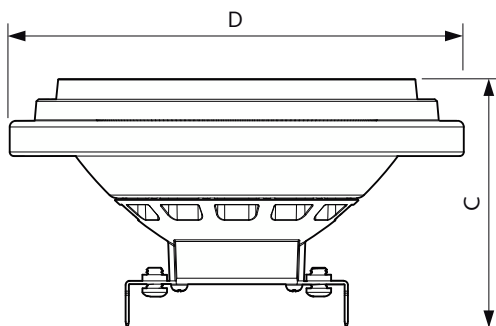

Plano de dimensiones

MAS LEDExpertColor 20-100W 940 AR111 24D

Product	D	C
MAS LEDExpertColor 20-100W 940 AR111 24D	111 mm	62 mm

Datos fotométricos

Light Distribution Diagram

Accent Lighting Spots

MASTER LEDspot ExpertColor AR111