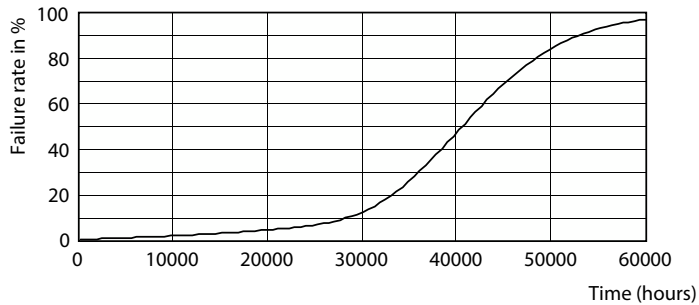

Plano de dimensiones

MAS LEDExpertColor 20-100W 940 AR111 24D

Product	D	C
MAS LEDExpertColor 20-100W 940 AR111 24D	111 mm	62 mm

Datos fotométricos

Light Distribution Diagram

Accent Lighting Spots

MASTER LEDspot ExpertColor AR111

Datos fotométricos

Spectral Power Distribution Colour

Lifetime

Life Expectancy Diagram

Lumen Maintenance Diagram