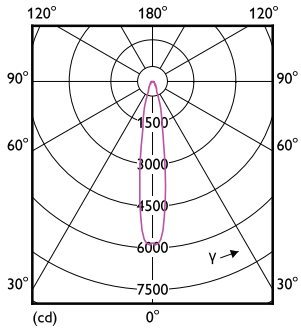

Plano de dimensiones

MAS LEExpertColor 20-100W 930 AR111 15D

Product	D	C
MAS LEExpertColor 20-100W 930 AR111 15D	111 mm	62 mm

Datos fotométricos

Spectral Power Distribution Colour

Accent Lighting Spots

MASTER LEDspot ExpertColor AR111

Datos fotométricos

Light Distribution Diagram

Lifetime

Life Expectancy Diagram

Lumen Maintenance Diagram