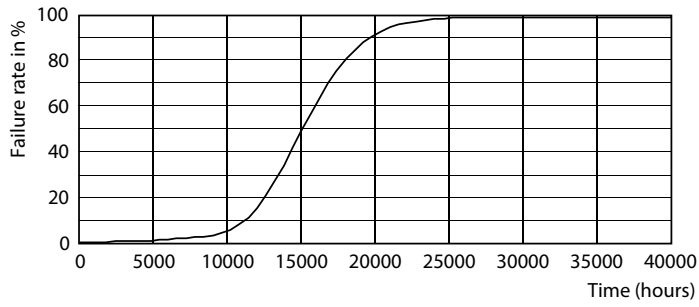

Lámparas LED Essential

Lifetime

15K LED

15K LMP