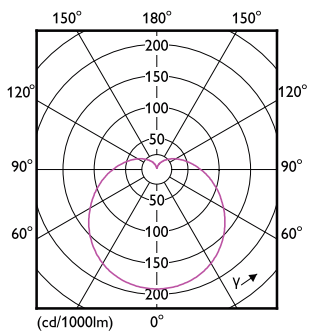

Datos fotométricos

LEDbulb 4W G45 E27 FR

LEDbulb 4W G45 E27 865 FR