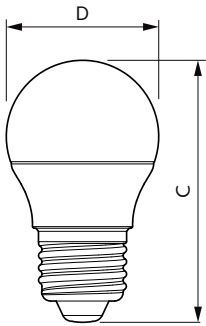

## Plano de dimensiones

Bulb G45 4-35W 350lm 6500K E27 ND N/A

Product	D	C
LED candle/luster LEDBulb 4W E27 6500K 100-240VG16.5 MX	45 mm	78 mm