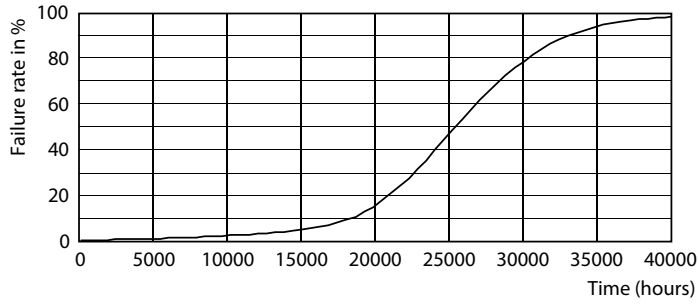

LED PAR38

Lifetime

Life Expectancy Diagram - PAR38 14-120W 830 25D 120V G ULW Dim E27

Lumen Maintenance Diagram - PAR38 14-120W 830 25D 120V G ULW Dim E27