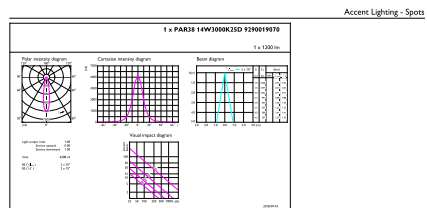

Accent Lighting Spots - PAR38 14-120W 830 25D 120V G ULW Dim E27