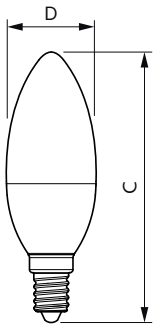

## Plano de dimensiones

| Product   | D     | C     |
|---|-------|-------|
| LED candle/luster LEDBulb 4W E27 6500K 100-240VG16.5 MX | 45 mm | 78 mm |

| Product  | D     | C      |
|--|-------|--------|
| LED candle/luster LED 3.5-40W E14/E27 6500K WV B35 FRND BC | 35 mm | 106 mm |