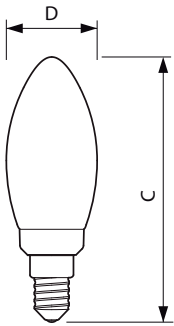

## Plano de dimensiones

| Product   | D     | C     |
|---|-------|-------|
| LED candle/luster LEDBulb 4W E27 6500K 100-240VG16.5 MX | 45 mm | 78 mm |

| Product  | D     | C      |
|--|-------|--------|
| LED candle/luster LED 3.5-40W E14/E27 6500K WV B35 FRND BC | 35 mm | 106 mm |