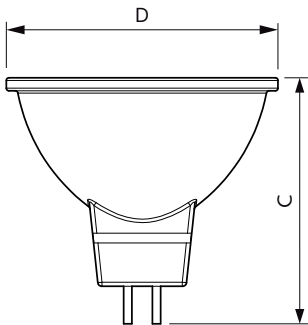

Aplicaciones

- Hoteles, restaurantes, bares, cafés, negocios
- Salas de espera, pasillos, huecos de escalera, baños, áreas de recepción

Dicroica LED MR16 Essential

Versions

Plano de dimensiones

Product	D	C
Essential LED 5-50W 6500K MR16 24D	50 mm	46 mm
Essential LED 5-50W 2700K MR16 24D	50 mm	46 mm
Essential LED 5-50W 2700K MR16 24D 1BC/6	50 mm	46 mm