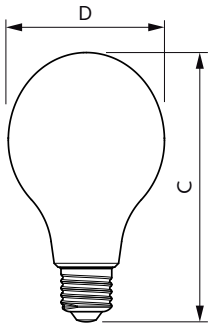

Product	D	C
Disco LEDBulb 5W RGB 120V E27 1PF/6	80 mm	138 mm