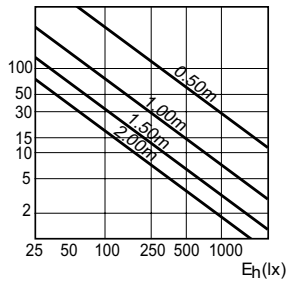

MASTERColour CDM-R

Plano de dimensiones

Product	D (max)	D	C (max)	C
MASTERColour CDM-R 35W/830 E27	97 mm	95 mm	123 mm	120 mm
PAR30L 30D 1CT				

MASTERColour CDM-R

Accent Diagrams

Beam Diagrams

LDBE_CDM-R_0012-Beam diagram